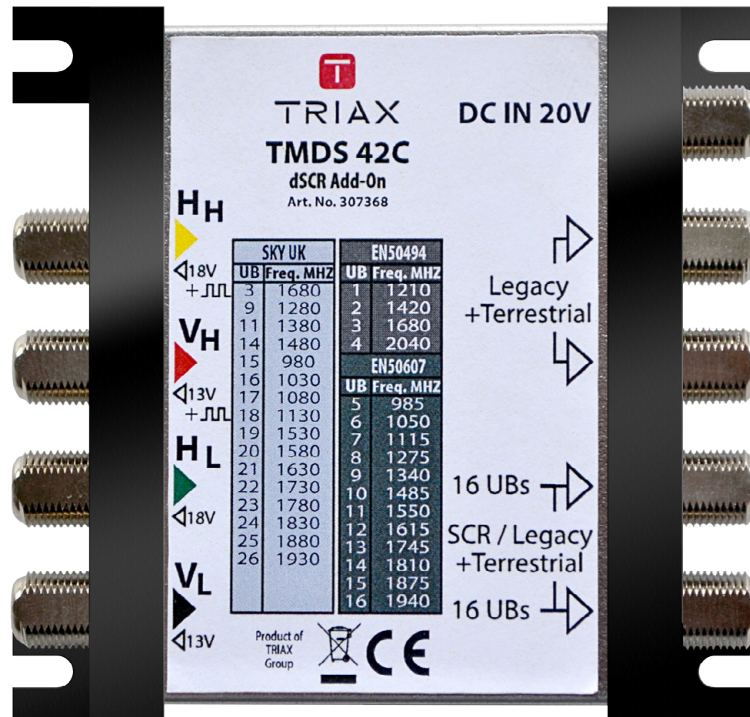

## Sky Approved dSCR Multiswitch

TMDS 42C - 'Add On' switch For Sky Q in MDU's

Retro fit dSCR 'add on' Multiswitch fits on to existing Multiswitches or Optical Converters. Enables individual apartments within MDU's enjoy the full Sky Q experience.

- Expands existing systems without complex re-balancing
- Provides 2 x Fixed Legacy outputs
- Provides 2 x dSCR or Legacy outputs
- Auto-detection Legacy / dSCR
- Terrestrial, FM, DAB signal path
- AGC
- Product Code 307368

## TMDS 42C Technical Specification

Inputs	4 1	VL/HL/VH/HH Sat/Terr ports DC port
Outputs	2 2	Legacy only SCR / legacy (auto detection)
Input frequency	Satellite Terrestrial/Cable	950-2150 MHz 5-862 MHz
Output frequency	Satellite Legacy SCR User bands Terrestrial/Cable	950-2150 MHz 950-2150 MHz 5-862 MHz
Number of UserBands	#	16 per SCR output
Channel plan of User Bands	Sky UK, Sky Italia & Sky Germany	
Satellite input power level	dBμV	65 to 95
SCR output level	dBμV	88
Legacy output level		
Legacy only ports	equal to satellite input level	
Legacy/SCR ports	dBμV	87.75
Insertion loss		
Input to Legacy only ports	dB	0 Typical
Satellite input to SCR / Leg	dB	-10 to + 20 (AGC)
Terrestrial in to out	dB	-4 Typ
DC power consumption		
Legacy only ports	W	<2
SCR/Leg ports	W	<4.2
DC power pass		
From STB to input ports	V	13/18/22kHz, 500 mA max
From DC power port to input ports	V	13/18/22kHz, 500 mA max
Optional power adapter	20V / 20W min.	
Dimensions	mm	92x92x40

### DC paths inside the TMDS 42C

Product Code 307368