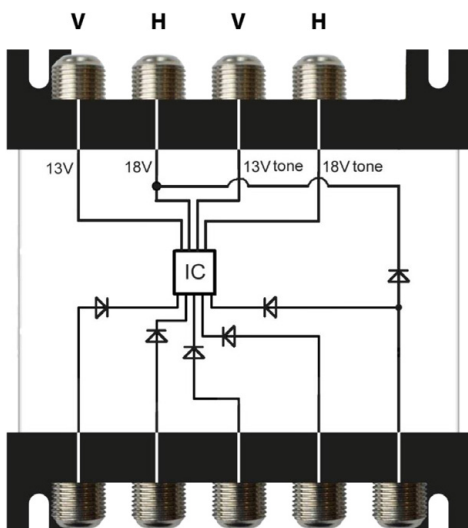

- Expands existing systems without complex re-balancing
- Provides 2 x Fixed Legacy outputs
- Provides 2 x dSCR or Legacy outputs
- Auto-detection Legacy / dSCR
- Terrestrial, FM, DAB signal path
- AGC
- Product Code 307368

## TMDS 42C Technical Specification

Inputs	4 1	VL/HL/VH/HH Sat/Terr ports DC port
Outputs	2 2	Legacy only SCR / legacy (auto detection)
Input frequency	Satellite Terrestrial/Cable	950-2150 MHz 5-862 MHz
Output frequency	Satellite Legacy SCR User bands Terrestrial/Cable	950-2150 MHz 950-2150 MHz 5-862 MHz
Number of UserBands	#	16 per SCR output
Channel plan of User Bands	Sky UK, Sky Italia & Sky Germany	
Satellite input power level	dBμV	65 to 95
SCR output level	dBμV	88
Legacy output level		
Legacy only ports	equal to satellite input level	
Legacy/SCR ports	dBμV	87.75
Insertion loss		
Input to Legacy only ports	dB	0 Typical
Satellite input to SCR / Leg	dB	-10 to + 20 (AGC)
Terrestrial in to out	dB	-4 Typ
DC power consumption		
Legacy only ports	W	<2
SCR/Leg ports	W	<4.2
DC power pass		
From STB to input ports	V	13/18/22kHz, 500 mA max
From DC power port to input ports	V	13/18/22kHz, 500 mA max
Optional power adapter	20V / 20W min.	
Dimensions	mm	92x92x40

### DC paths inside the TMDS 42C

Product Code 307368